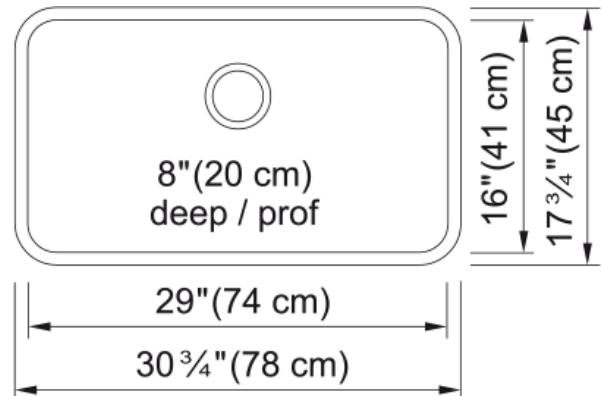

## Technical Data

### Product Dimensions

Exterior size: right to left	30.709
Exterior size: front to back	17.717
Large bowl size: right to left	29.134
Large bowl size: front to back	16.142
Large bowl: depth	7.874